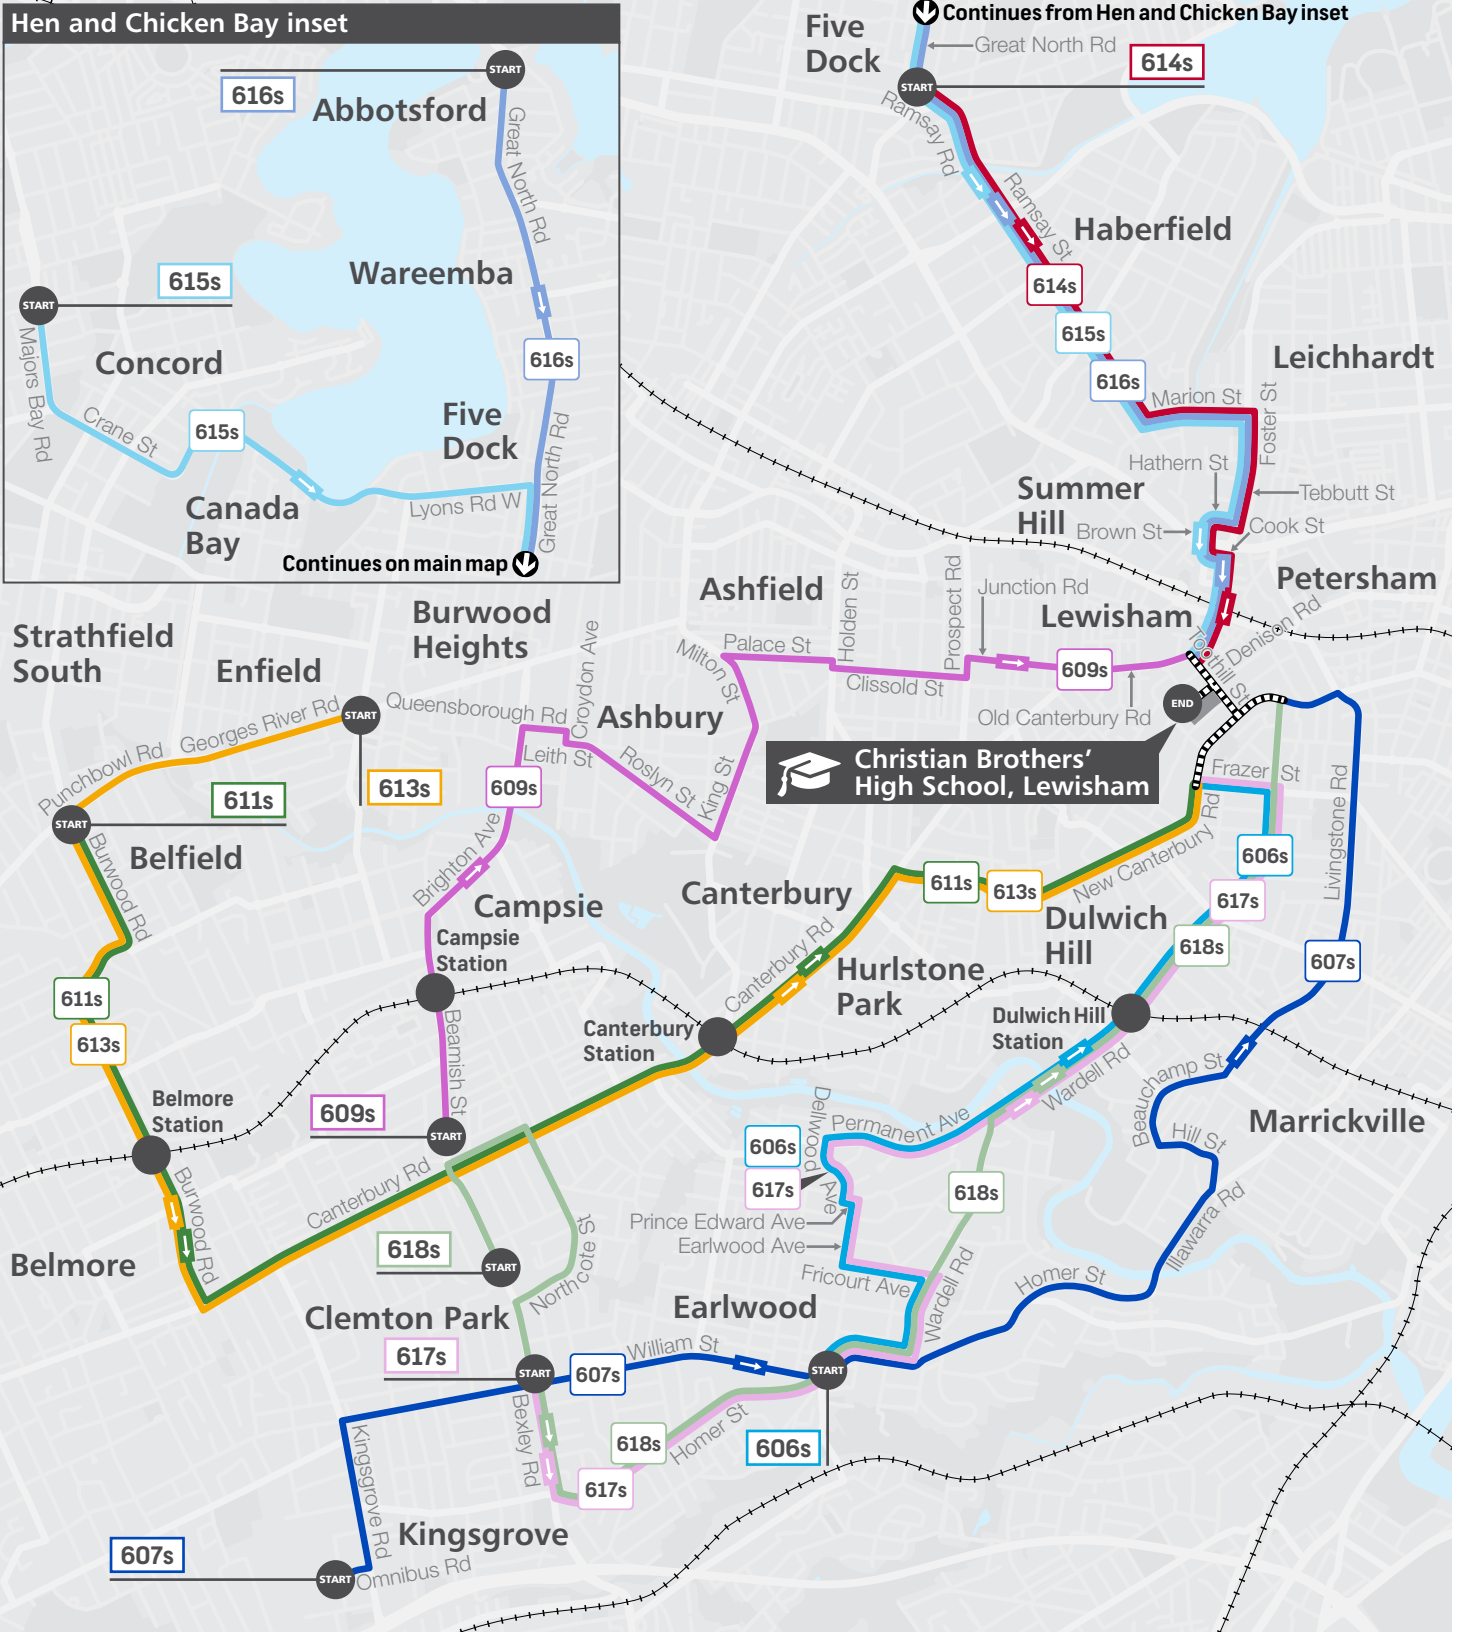

Christian Brothers' High School, Lewisham Timetable

Effective 8 December 2024

Morning bus route map

Page 2 of 4

The bus services contained in this timetable are run by Transit Systems.

For the most up-to-date times and travel options, use the Trip Planner or Departures at transportnsw.info. There may be more travel options available than those shown in this timetable.

Times are shown in 24-hour time (e.g. 5am = 05:00, 5pm = 17:00).

Information contained in this timetable is subject to change without notice. It does not include times for minor stops, short term changes, real-time information or any disruption alerts.