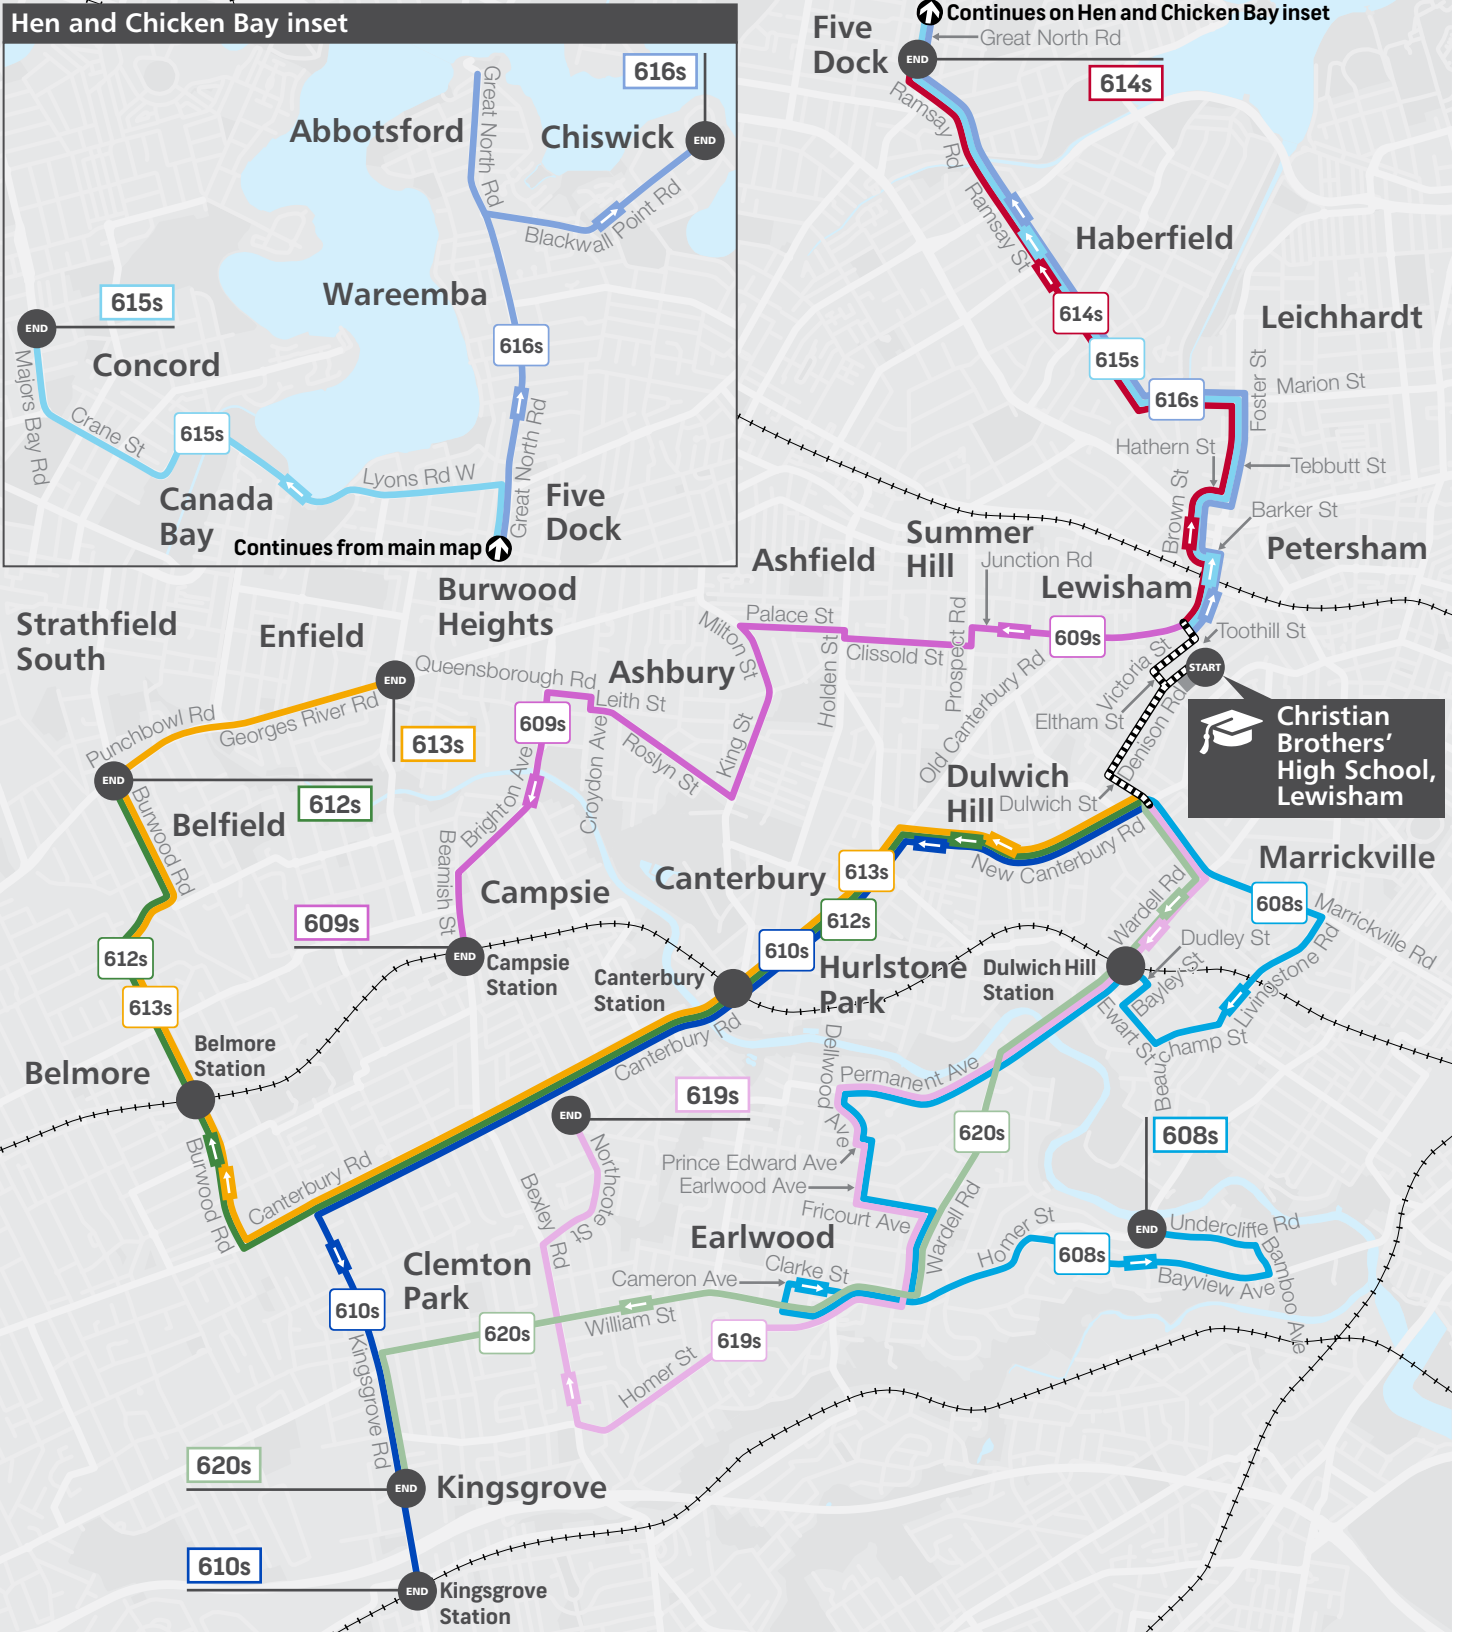

Christian Brothers' High School, Lewisham Timetable

Effective 8 December 2024

Afternoon bus route map

Page 4 of 4

The bus services contained in this timetable are run by Transit Systems.

For the most up-to-date times and travel options, use the Trip Planner or Departures at transportsw.info. There may be more travel options available than those shown in this timetable.

Times are shown in 24-hour time (e.g. 5am = 05:00, 5pm = 17:00).

Information contained in this timetable is subject to change without notice. It does not include times for minor stops, short term changes, real-time information or any disruption alerts.